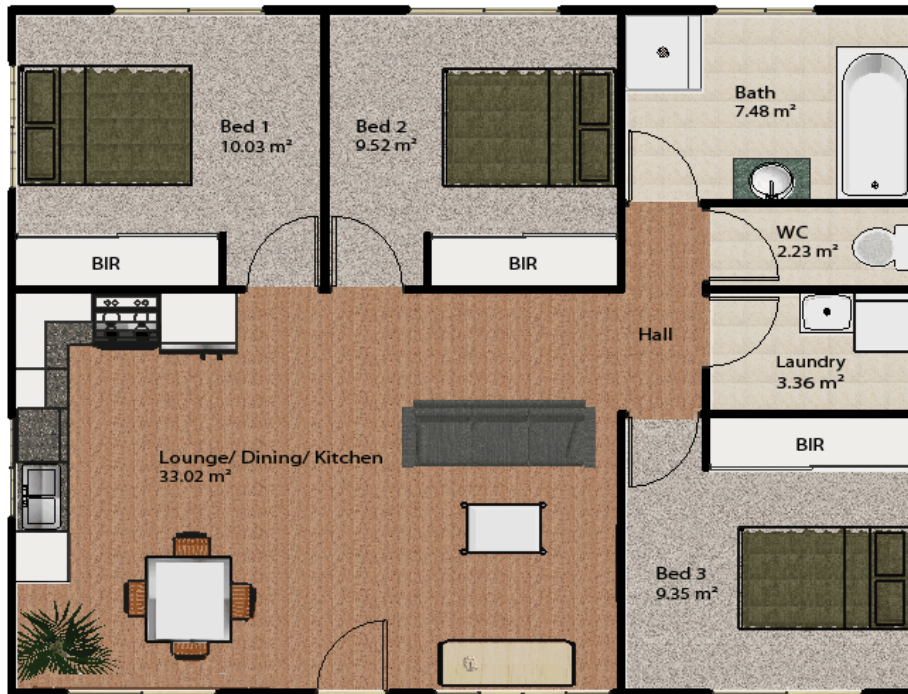

10.68m x 8.08m

floorplan unscaled
 (furniture is only artist's impression)

The Balonne home is the smallest in our range and is targeted towards the getting started in the housing market or first home buyer who does not want to purchase an old home and renovate it. It has been designed as an alternative to a transportable home with the finish of the home being far more attractive and better quality built. It will be far more economical to build rather than buy and renovated at this price. Look at the plan and compare the prices and the specifications. You will be surprised, we were.

Total area 88.29 m²
3 BEDROOMS